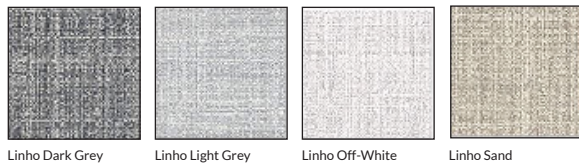

AVAILABLE COLORS

AVAILABLE SIZES

The images shown here are only representative, we strongly suggest you view the product in person and speak with a Tile Shop representative before purchasing. Sizes, finishes and production methods may vary from the selection shown here due to availability. Contact our customer service representatives or your local showroom for additional information.