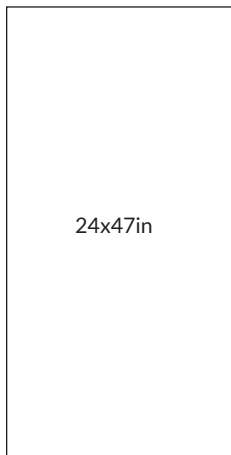

AVAILABLE SIZES

The images shown here are only representative, we strongly suggest you view the product in person and speak with a Tile Shop representative before purchasing. Sizes, finishes and production methods may vary from the selection shown here due to availability. Contact our customer service representatives or your local showroom for additional information.