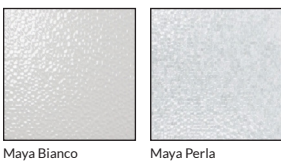

MAYA SERIES CERAMIC

COUNTRY OF ORIGIN	TEST RESULTS	
Spain	STANDARD	RESULT
RECOMMENDED INSTALLATIONS	Water Absorption	10545-3 16%
	Stain Resistance	10545-14 Class 3

MAYA BIANCO

This white tile has a three dimensional texture giving it a pixelated appearance when the light hits it. A playful tile that can bring a modern touch to any design.

MAYA PERLA

The 8" x 24" Maya Perla ceramic tile boasts a unique look and cubed texture that gives it a curious pixelated appearance. Its cool, glossy surface makes it a great choice for adding polish to kitchens and bathrooms, or high-traffic areas such as an entryway or laundry room. This wall tile is particularly good for enhancing contemporary and retro rooms.

PRODUCT	DESCRIPTION	SIZE	FINISH
494149	Maya Bianco 20x60cm	8x24in	Gloss/Textured
494150	Maya Perla 20x60cm	8x24in	Gloss/Textured

AVAILABLE COLORS

AVAILABLE SIZES

The images shown here are only representative, we strongly suggest you view the product in person and speak with a Tile Shop representative before purchasing. Sizes and finishes may vary from the selection shown here due to availability. Contact our customer service representatives or your local showroom for additional information.