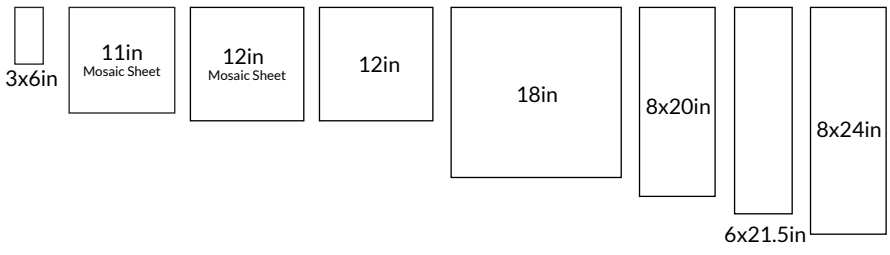

AVAILABLE SIZES

The images shown here are only representative, we strongly suggest you view the product in person and speak with a Tile Shop representative before purchasing. Sizes and finishes may vary from the selection shown here due to availability. Contact our customer service representatives or your local showroom for additional information.