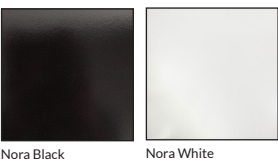

AVAILABLE COLORS

AVAILABLE SIZES

The images shown here are only representative, we strongly suggest you view the product in person and speak with a Tile Shop representative before purchasing. Sizes and finishes may vary from the selection shown here due to availability. Contact our customer service representatives or your local showroom for additional information.