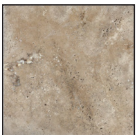

OLYMPIC RUSTICO SERIES

TRAVERTINE

OLYMPIC RUSTICO SERIES

Just like the name suggests, this natural travertine has a rustic tumbled appearance with softly chiseled edges. With colors ranging from sandy tan to earthy russet brown.

AVAILABLE COLORS

Olympic Rustico

AVAILABLE SIZES

AVAILABLE SETS

Versailles *sizes and pattern may vary

The images shown here are only representative, we strongly suggest you view the product in person and speak with a Tile Shop representative before purchasing. Sizes and finishes may vary from the selection shown here due to availability. Contact our customer service representatives or your local showroom for additional information.

PRODUCT	DESCRIPTION	SIZE	THICKNESS	EDGE	FINISH	STYLE	USAGE
657458	Olympic Rustico 30x60cm	12x24 in	0.4 in	Chiseled	Brushed Unfilled	Floor	F W
657460	Olympic Rustico Large Versailles	Various pieces with Total Coverage 8 Sq Ft	0.4 in	Chiseled	Brushed Unfilled	Floor	F W