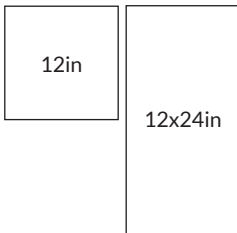

AVAILABLE SIZES