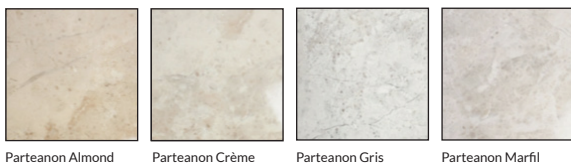

AVAILABLE COLORS

AVAILABLE SIZES

The images shown here are only representative, we strongly suggest you view the product in person and speak with a Tile Shop representative before purchasing. Sizes, finishes and production methods may vary from the selection shown here due to availability. Contact our customer service representatives or your local showroom for additional information.