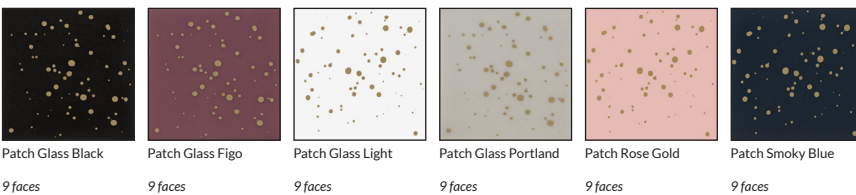

AVAILABLE COLORS

AVAILABLE SIZES

The images shown here are only representative, we strongly suggest you view the product in person and speak with a Tile Shop representative before purchasing. Sizes and finishes may vary from the selection shown here due to availability. Contact our customer service representatives or your local showroom for additional information.