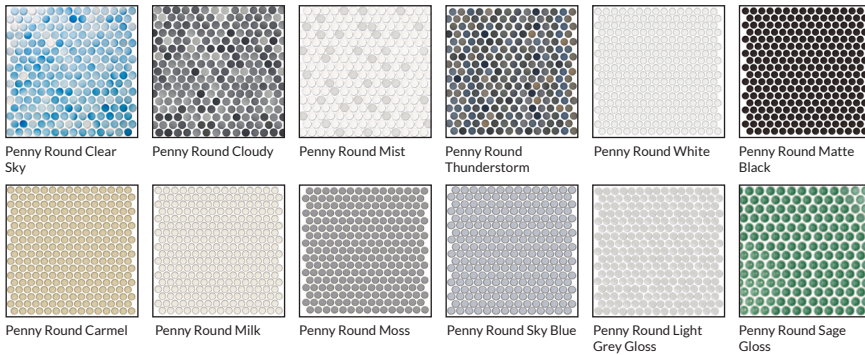

PENNY ROUND MOSS

This penny round circular tile features a gray-and-green color scheme. A glossy finish gives this polished porcelain tile a radiant, reflective glow that lends brilliance to any space. This mosaic tile makes an especially eye-catching addition to accent walls, bathroom floors and shower surrounds.

PENNY ROUND SKY BLUE

Vibrant light blue circular tiles with a lacquered look and smooth, glossy feel.

PENNY ROUND LIGHT GREY GLOSS

Break away from what's expected and enjoy the modern, lavish look of the Penny Round light grey gloss porcelain tile from Fired Earth Ceramics. Each circular floor tile shines with a high gloss finish and light grey hue that lights up the room for a sharp, clean look. Use this porcelain mosaic as wall tile for a graphic look in any room.

PENNY ROUND SAGE GLOSS

Break away from what's expected and enjoy the modern, lavish look of the Penny Round sage gloss porcelain tile from Fired Earth Ceramics. Each circular floor tile shines with a high gloss finish and sage green hue that pairs effortlessly with cool and warm palettes. Use this porcelain mosaic as wall tile for a graphic look in any room.

AVAILABLE COLORS

AVAILABLE MESH SHEET SIZES

The images shown here are only representative, we strongly suggest you view the product in person and speak with a Tile Shop representative before purchasing. Sizes and finishes may vary from the selection shown here due to availability. Contact our customer service representatives or your local showroom for additional information.