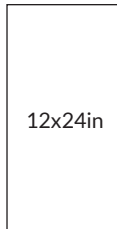

Smooth matte surfaces with subtle texture give these porcelain tiles a modern appearance. Featuring steel and soft grey color palettes with cool blue undertones and a subtle wood grain pattern.

PRODUCT	DESCRIPTION	SIZE	FINISH
682250	Portland Fumo Cassero 30x60cm	12x24in	Matte
682251	Portland Grigio Cassero 30x60cm	12x24in	Matte

AVAILABLE COLORS

Portland Fumo Cassero

Portland Grigio Cassero

AVAILABLE SIZES

12x24in

The images shown here are only representative, we strongly suggest you view the product in person and speak with a Tile Shop representative before purchasing. Sizes and finishes may vary from the selection shown here due to availability. Contact our customer service representatives or your local showroom for additional information.