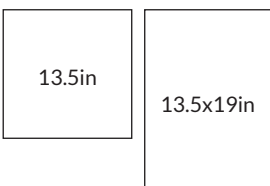

AVAILABLE SIZES

The images shown here are only representative, we strongly suggest you view the product in person and speak with a Tile Shop representative before purchasing. Sizes, finishes and production methods may vary from the selection shown here due to availability. Contact our customer service representatives or your local showroom for additional information.