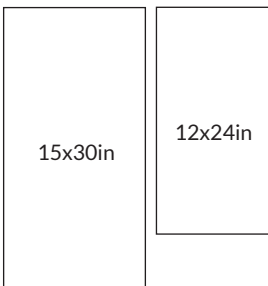

AVAILABLE SIZES

The images shown here are only representative, we strongly suggest you view the product in person and speak with a Tile Shop representative before purchasing. Sizes and finishes may vary from the selection shown here due to availability. Contact our customer service representatives or your local showroom for additional information.