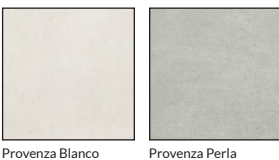

AVAILABLE COLORS