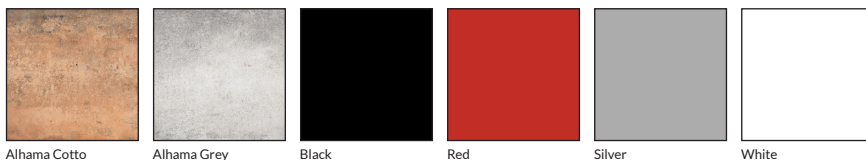

AVAILABLE COLORS

Alhama Cotto Alhama Grey Black Red Silver White

AVAILABLE SIZES

The images shown here are only representative, we strongly suggest you view the product in person and speak with a Tile Shop representative before purchasing. Sizes and finishes may vary from the selection shown here due to availability. Contact our customer service representatives or your local showroom for additional information.