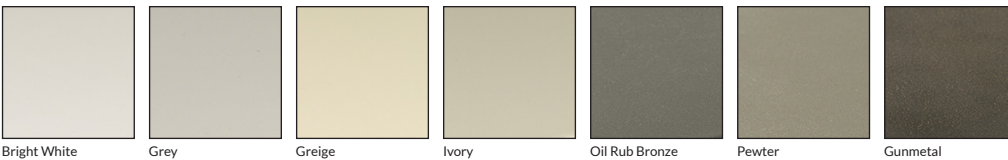

AVAILABLE COLORS

The images shown here are only representative, we strongly suggest you view the product in person and speak with a Tile Shop representative before purchasing. Sizes and finishes may vary from the selection shown here due to availability. Contact our customer service representatives or your local showroom for additional information.