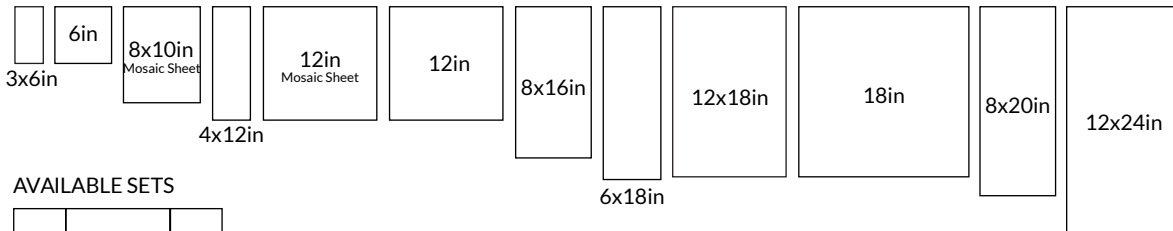

AVAILABLE SIZES

AVAILABLE SETS

The images shown here are only representative, we strongly suggest you view the product in person and speak with a Tile Shop representative before purchasing. Sizes and finishes may vary from the selection shown here due to availability. Contact our customer service representatives or your local showroom for additional information.