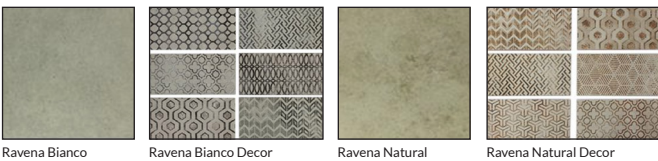

RAVENA SERIES
CERAMIC

COUNTRY OF ORIGIN	TEST RESULTS		
Spain		STANDARD	RESULT
RECOMMENDED INSTALLATIONS	Water Absorption	10545-3	3%<A<6%

RAVENA SUBWAY TILES

Bring out the best in your space with the Ravena Bianco and Ravena Natural subway tiles from Fired Earth Ceramics. Light grey and beige coloration provide a base on which darker, contrast mottling can deliver a stone-like appearance. These 4" x 8" ceramic tiles also sport straight edges for neat, easy arrangement to present a clean, natural look for walls, accents and backsplashes.

RAVENA DECOR SUBWAY TILES

Liven up your walls with the Ravena Bianco Decor and Ravena Natural Decor subway tiles from Fired Earth Ceramics. Light grey and basic beige coloration provides the base color on which an assortment of darker, geometric designs creates spectacular contrasting patterns. These 4" x 8" ceramic tiles sport straight edges for neat, easy arrangement to present a clean, natural appearance. More than a simple solid or stone look, these decor tiles will add extra personality to your bathroom's ambience. Choose from a variety of patterns for the ideal vibe.

PRODUCT	DESCRIPTION	SIZE	FINISH	PATTERN	SHADE VARIATION
494246	Ravena Bianco 10x20cm	4x8in	Matte	1	1
494247	Ravena Bianco Decor 10x20cm	4x8in	Matte	6	1
494244	Ravena Natural 10x20cm	4x8in	Matte	1	1
494245	Ravena Natural Decor 10x20cm	4x8in	Matte	6	1

AVAILABLE COLORS Note: These swatches are not to scale and have been adjusted to show pattern and shade variation.

AVAILABLE SIZES

4x8in

The images shown here are only representative, we strongly suggest you view the product in person and speak with a Tile Shop representative before purchasing. Sizes and finishes may vary from the selection shown here due to availability. Contact our customer service representatives or your local showroom for additional information.