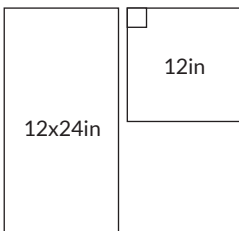

GRIGIO REMIX MOSAIC

2" x 2" Grigio Remix tiles set on a 12" x 12" mesh sheet.

AVAILABLE COLORS

Grigio Remix

AVAILABLE SIZES

The images shown here are only representative, we strongly suggest you view the product in person and speak with a Tile Shop representative before purchasing. Sizes and finishes may vary from the selection shown here due to availability. Contact our customer service representatives or your local showroom for additional information.