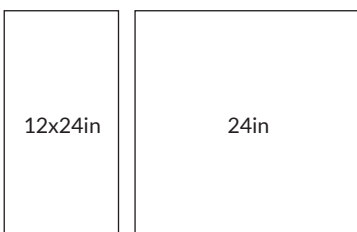

AVAILABLE SIZES

The images shown here are only representative, we strongly suggest you view the product in person and speak with a Tile Shop representative before purchasing. Sizes and finishes may vary from the selection shown here due to availability. Contact our customer service representatives or your local showroom for additional information.