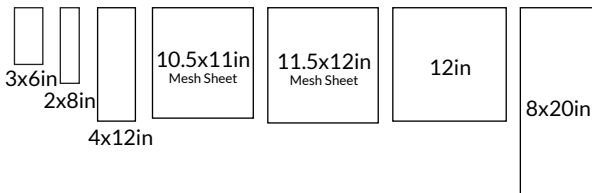

AVAILABLE SIZES

The images shown here are only representative, we strongly suggest you view the product in person and speak with a Tile Shop representative before purchasing. Sizes and finishes may vary from the selection shown here due to availability. Contact our customer service representatives or your local showroom for additional information.