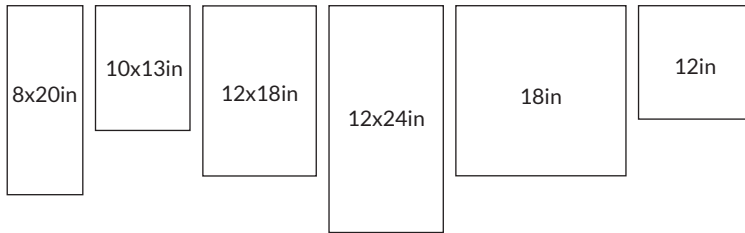

AVAILABLE TRIM

PRODUCT	DESCRIPTION	SIZE	FINISH	STYLE
470698	Samarkand Bott Listello 4x25cm	2 x10in	Gloss	Listello
441023	Samarkand Bott Trim 5x25x.78cm	2x10in	Gloss	Bullnose
441024	Samarkand Bott Trim 5x30x.98cm	2x12in	Gloss	Bullnose

AVAILABLE COLORS

AVAILABLE SIZES

The images shown here are only representative, we strongly suggest you view the product in person and speak with a Tile Shop representative before purchasing. Sizes and finishes may vary from the selection shown here due to availability. Contact our customer service representatives or your local showroom for additional information.