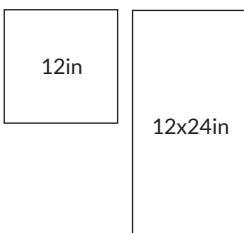

AVAILABLE SIZES

The images shown here are only representative, we strongly suggest you view the product in person and speak with a Tile Shop representative before purchasing. Sizes and finishes may vary from the selection shown here due to availability. Contact our customer service representatives or your local showroom for additional information.