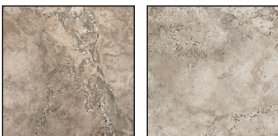

## SCAVO SERIES PORCELAIN

COUNTRY OF ORIGIN		TEST RESULTS		
Spain			STANDARD	RESULT
RECOMMENDED INSTALLATIONS		Water Absorption	10545-3	A < 0.5%
<div style="display: flex; justify-content: space-around; align-items: center;"> <div style="text-align: center;"><b>F</b> FLOOR</div> <div style="text-align: center;"><b>W</b> WALL</div> <div style="text-align: center;"><b>B</b> BACKSPLASH</div> <div style="text-align: center;"><b>A</b> ACCENT</div> <div style="text-align: center;"><b>SP</b> SHOWER PAN</div> <div style="text-align: center;"><b>EX</b> EXTERIOR</div> </div>		Surface Abrasion	10545-7	PEI IV
		Deep Surface Abrasion	EN 101	9 MOHS
		Slip Resistance	10545-17	Class 2
		Stain Resistance	10545-14	Class 5
		Frost Resistance	10545-12	Resistant
PRODUCT	DESCRIPTION	SIZE	FINISH	
689901	Scavo Almond 30cm	12in	Textured	
689900	Scavo Almond 30x60cm	12x24in	Textured	
689902	Scavo White 30x60cm	12x24in	Textured	

### SCAVO SERIES

Give your design the look of natural stone with the Scavo Series. These porcelain tiles are designed with subtly textured finishes similar to brushed travertine that add an element of depth and dimension due to their subtly textured surfaces. With the warm tan and brown hues and cream veining of Scavo Almond and the earthy alabaster bone hues and grey veining of Scavo White, these floor tiles add long-wearing durability to an entryway, kitchen, bathroom or outdoor patio.

### AVAILABLE COLORS

Scavo Almond

Scavo White