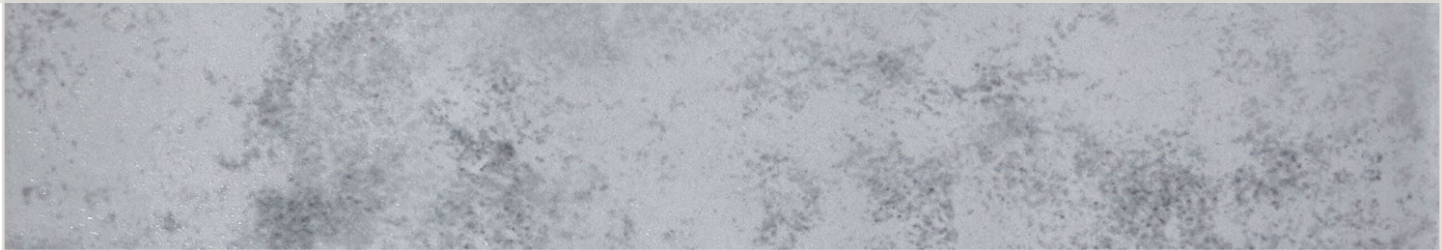

SIBERIAN SERIES CERAMIC

COUNTRY OF ORIGIN	TEST RESULTS		
Brazil		STANDARD	RESULT
RECOMMENDED INSTALLATIONS	Water Absorption	C373-16	AA=6.7%
 F  W  B  A  SP  EX	Surface Abrasion	C1027-09	Class 4
	DCOF	ANSI A137.1-2012	A=0.29-0.30

SIBERIAN SERIES

Add the essence of the arctic to your home with this ceramic tile. Featuring grey matte tones, the light background and dark flecks give this 12" x 12" square tile the appearance of grey travertine, making it a smart value choice that brings wintry style to your kitchen, bathroom and entryway.

PRODUCT	DESCRIPTION	SIZE	FINISH
680738	Siberian 30cm	12in	Matte

AVAILABLE COLORS

Siberian

AVAILABLE SIZES

The images shown here are only representative, we strongly suggest you view the product in person and speak with a Tile Shop representative before purchasing. Sizes and finishes may vary from the selection shown here due to availability. Contact our customer service representatives or your local showroom for additional information.