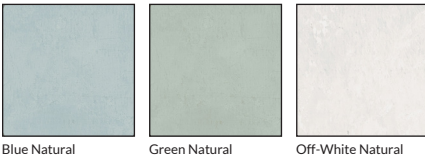

AVAILABLE COLORS

AVAILABLE SIZES

The images shown here are only representative, we strongly suggest you view the product in person and speak with a Tile Shop representative before purchasing. Sizes and finishes may vary from the selection shown here due to availability. Contact our customer service representatives or your local showroom for additional information.