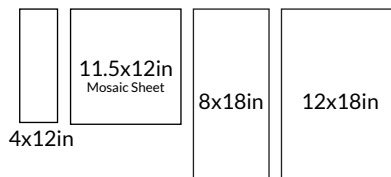

AVAILABLE SIZES

The images shown here are only representative, we strongly suggest you view the product in person and speak with a Tile Shop representative before purchasing. Sizes and finishes may vary from the selection shown here due to availability. Contact our customer service representatives or your local showroom for additional information.