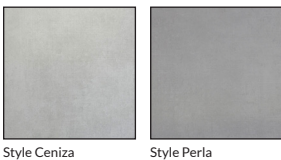

AVAILABLE COLORS