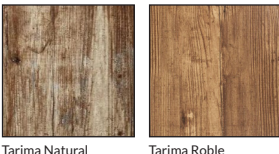

TARIMA SERIES

Add a rural feel to your room with these rustic ceramic faux wood tiles from Fired Earth Ceramics. The Tarima Natural and Tarima Roble floor tiles offer a matte finish with a soft sheen similar to a finished oak. Imprinted wood grain texture along with a palette of brown and golden amber tones further enhances the realistic appearance of these 8" x 24" tiles.

PRODUCT	DESCRIPTION	SIZE	FINISH
680080	Tarima Natural 20x60cm	8x24in	Matte
682248	Tarima Roble 20x60cm	8x24in	Matte

AVAILABLE COLORS

Tarima Natural

Tarima Roble

AVAILABLE SIZES

The images shown here are only representative, we strongly suggest you view the product in person and speak with a Tile Shop representative before purchasing. Sizes and finishes may vary from the selection shown here due to availability. Contact our customer service representatives or your local showroom for additional information.