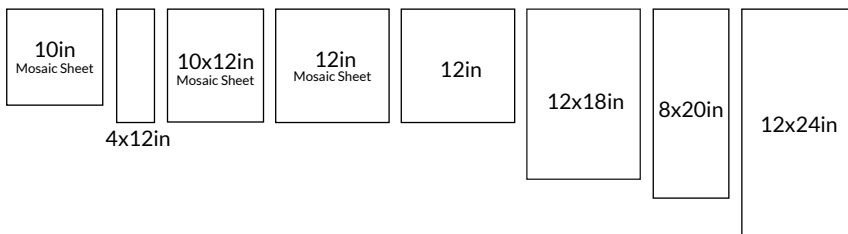

AVAILABLE SIZES

The images shown here are only representative, we strongly suggest you view the product in person and speak with a Tile Shop representative before purchasing. Sizes and finishes may vary from the selection shown here due to availability. Contact our customer service representatives or your local showroom for additional information.