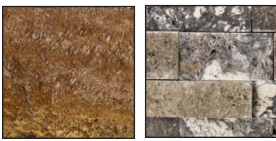

AVAILABLE COLORS

Terra Mocha

Terra Mocha
Architectural