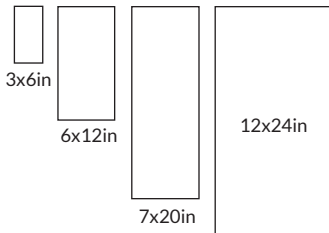

AVAILABLE SIZES

The images shown here are only representative, we strongly suggest you view the product in person and speak with a Tile Shop representative before purchasing. Sizes and finishes may vary from the selection shown here due to availability. Contact our customer service representatives or your local showroom for additional information.