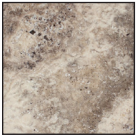

VOLCANO SERIES

TRAVERTINE

VOLCANO SERIES

Travertine with cirrus-like ivory clouds over a relief map of gold and earth tones.

AVAILABLE COLORS

Volcano

AVAILABLE SIZES

The images shown here are only representative, we strongly suggest you view the product in person and speak with a Tile Shop representative before purchasing. Sizes and finishes may vary from the selection shown here due to availability. Contact our customer service representatives or your local showroom for additional information.

PRODUCT	DESCRIPTION	SIZE	THICKNESS	EDGE	FINISH	STYLE	USAGE
659783	Volcano Crosscut Brushed 30cm	12x12 in	0.4 in	Straight	Brushed Filled	Floor	F W
659711	Volcano Polished 30.5x61cm	12x24 in	0.4 in	Straight	Polished Filled	Floor	F W
659796	Volcano Tumbled 30cm	12x12 in	0.4 in	Tumbled	Tumbled	Floor	F W
659709	Volcano Brushed Andorra	12x12 in Sheet	0.4 in	Straight	Brushed Filled	Mosaic	F W B
659705	Volcano Brushed Amalfi	2x4 in (12x12 in Sheet)	0.4 in	Straight	Brushed Filled	Mosaic	F W A B Sp
659794	Broken Brushed Volcano Cobble	12x12 in Sheet	0.4 in	Natural	Brushed Filled	Mosaic	F W A B Sp
658777	Volcano Diamond Honed	12x12 in Sheet	0.4 in	Beveled	Honed Filled	Mosaic	W A B
659700	Volcano Tumbled 10cm	4x4 in	0.4 in	Tumbled	Tumbled	Backsplash	F W B Sp
659706	Volcano Brushed 7.5x15cm	3x6 in	0.4 in	Straight	Brushed Filled	Subway Tile	F W B

AVAILABLE STONE PROFILES

659725	Volcano Brushed Bullnose	2x12 in	0.4 in	Finished	Brushed Filled	Stone Profiles	W B
--------	--------------------------	---------	--------	----------	----------------	----------------	-----