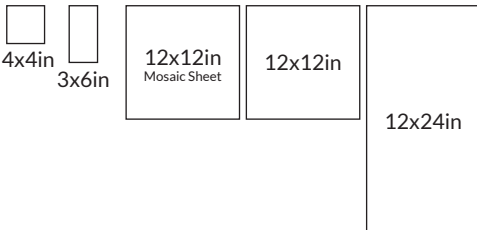

AVAILABLE SIZES

The images shown here are only representative, we strongly suggest you view the product in person and speak with a Tile Shop representative before purchasing. Sizes and finishes may vary from the selection shown here due to availability. Contact our customer service representatives or your local showroom for additional information.