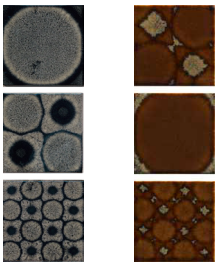

AVAILABLE COLORS

Xeno Phobos Black Mix (3 pieces)

Xeno Phobos Taupe Mix (3 pieces)

AVAILABLE SIZES

The images shown here are only representative, we strongly suggest you view the product in person and speak with a Tile Shop representative before purchasing. Sizes and finishes may vary from the selection shown here due to availability. Contact our customer service representatives or your local showroom for additional information.