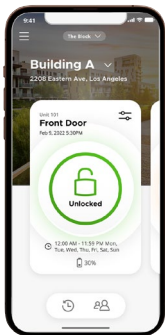

Weiser UNITE™ Software

Mobile and Desktop Solutions

Best-in-Class User Interface

Intuitive software on both mobile and desktop platforms enables easy navigation and access control.

Fully Remote Management

Manage access control from anywhere with any web-enabled device.

Tenant Mobile Access

Property Manager Mobile Management

Property Manager Desktop Management

Full Featured Access Control

Flexible Access Control