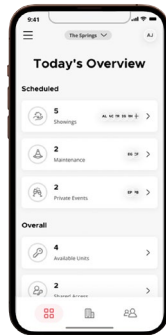

Weiser UNITE™ Software

Mobile and Desktop Solutions

Best-in-Class User Interface

Intuitive software on both mobile and desktop platforms enables easy navigation and access control.

Fully Remote Management

Manage access control from anywhere with any web-enabled device.

Tenant Mobile Access

Property Manager Mobile Management

Property Manager Desktop Management

Full Featured Access Control

Flexible Access Control

Customize permissions and schedules for each unique user type.

Manage Locking Devices

Manage and monitor locks by opening.

Visibility Tracking

Track and report detailed user access events and device alerts.

Dashboard Monitoring

Quickly monitor and manage priority access activities.

Short-Term Access

Invite, schedule and track temporary non-resident guest access.

Self-Guided Tours

Reduces staff time, increases leasing efficiency and daily tours.