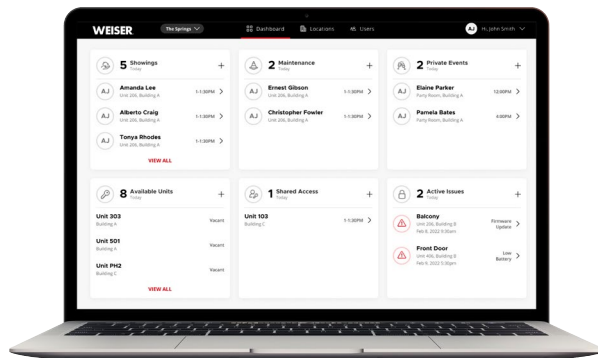

WEISER UNITE

The Weiser UNITE™ software and web-enabled platform provides convenient and efficient access control for your multifamily property.

The Weiser UNITE™ software platform is an intuitive cloud-based web and mobile solution. Property managers can use the desktop dashboard for quick and easy access control or the mobile app for on-the-go management. Tenants can also enjoy simple and secure access to their homes through the mobile app. With Weiser UNITE™ software, you're in control of your property.

Weiser UNITE™ Software

Mobile and Desktop Solutions

Best-in-Class User Interface

Intuitive software on both mobile and desktop platforms enables easy navigation and access control.

Fully Remote Management

Manage access control from anywhere with any web-enabled device.

Tenant Mobile Access

Property Manager Mobile Management

Property Manager Desktop Management

Full Featured Access Control

Flexible Access Control

Dashboard Monitoring

Quickly monitor and manage priority access activities.

Short-Term Access

Invite, schedule and track temporary non-resident guest access.

Self-Guided Tours

Reduces staff time, increases leasing efficiency and daily tours.