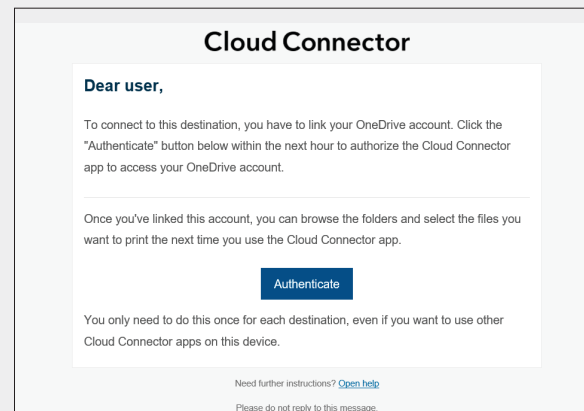

## Simple User Registration Steps

Select Register Button

Enter Individual Email Address

Select Confirm Registration on Email Received

An Automatically Generated Pin Will Be Sent

Authenticate to Cloud Service