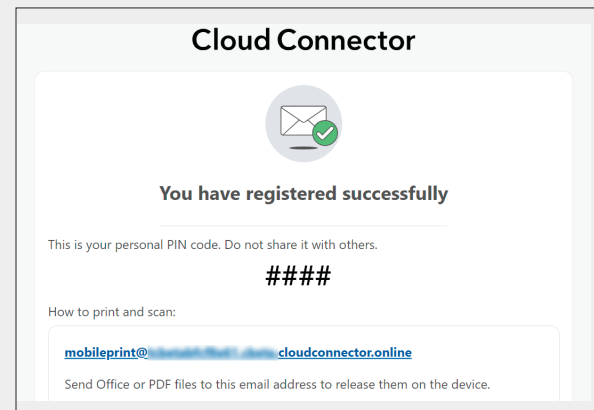

## Simple User Registration Steps

Select Register Button

Enter Individual Email Address

Select Confirm Registration on Email Received

An Automatically Generated Pin Will Be Sent

Authenticate to Cloud Service

**Note:** If you do not log in to Cloud Connector within 30 days, you will need to re-register with the device.