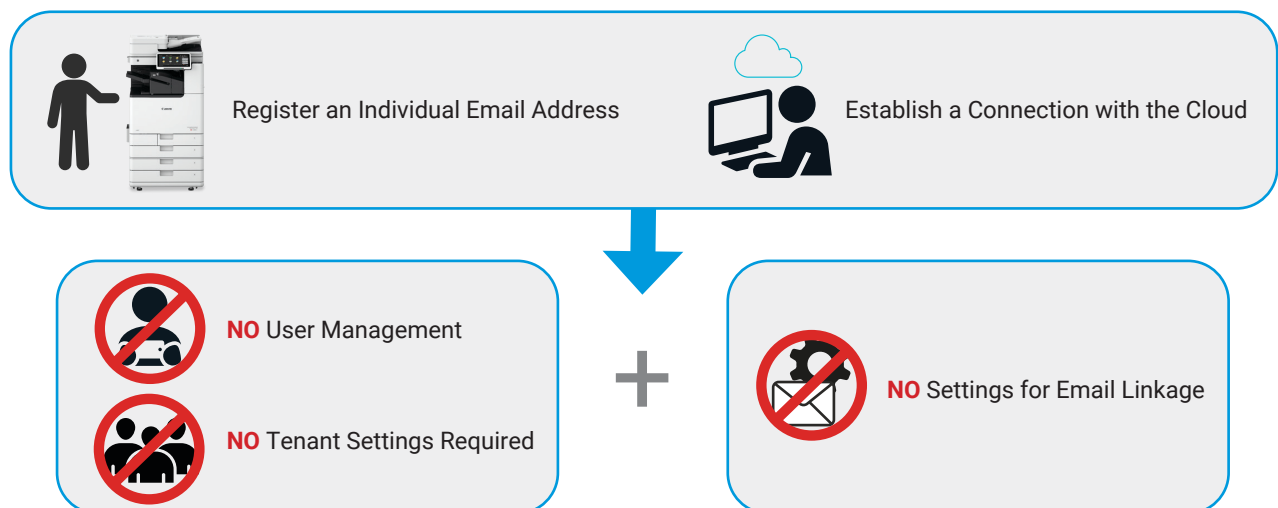

### There are Cloud Connector options that enable users to easily:

Connect to select cloud services

Scan and upload directly  
to cloud storage

Print from the cloud  
at the device

Scan to email without  
admin set up

## Cloud Connector Supports Users with an Independent Installation and Configuration Process

Once activated, users can single-handedly register for Cloud Connector without additional assistance from a Systems Engineer or Administrator.