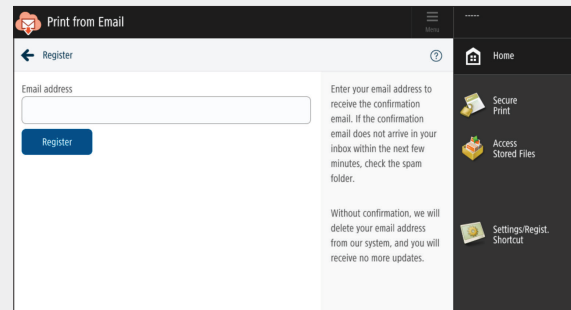

## Cloud Connector Supports Users with an Independent Installation and Configuration Process

Once activated, users can single-handedly register for Cloud Connector without additional assistance from a Systems Engineer or Administrator.

## Simple User Registration Steps

Select Register Button

Enter Individual Email Address

Select Confirm Registration on Email Received

An Automatically Generated Pin Will Be Sent

Authenticate to Cloud Service