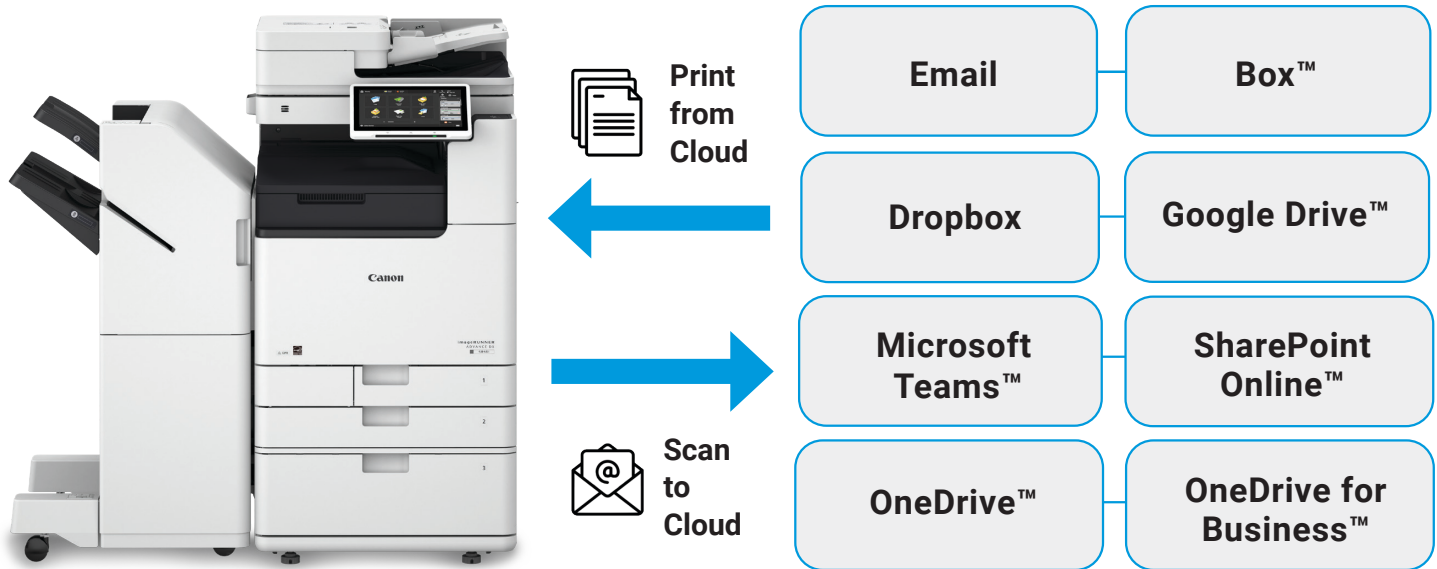

Connect Your Canon MFP to These Cloud Services with Cloud Connector