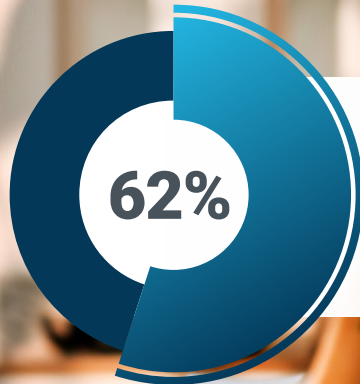

HYBRID WORK Demands Cloud Scanning

of Hybrid Workers Require Scanning
—Keypoint Intelligence, 2023

With uniFLOW Online from Canon, employees can

- ✓ Scan to the compatible cloud destinations
- ✓ Create workflows to enhance current scan processes
- ✓ Help boost collaboration and productivity