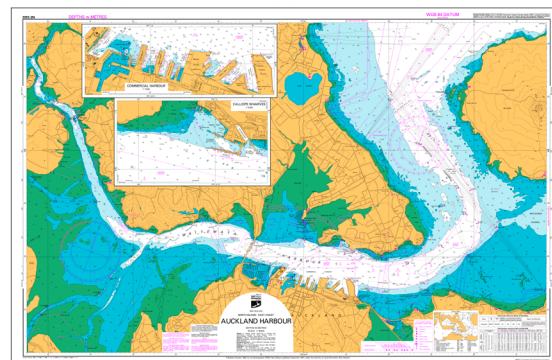

colorWAVE
T65

MODEL

colorWAVE T60
colorWAVE T65

MAXIMUM SIZE

42" Wide
42" Wide

TONERS

4 Colors
4 Colors

* D-size (34 x 22 in) / A1-size (841 x 594 mm).