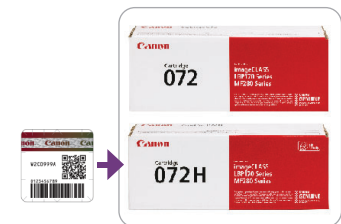

Four-Year: 5707B041

GENUINE CONSUMABLES

Always look for the Canon anti-counterfeiting hologram on your Canon GENUINE product packaging.

- Cartridge 072* (Item No.: 5647C001)
Yields 1,400 Pages
- Cartridge 072H (Item No.: 5648C001)
Yields 4,100 Pages