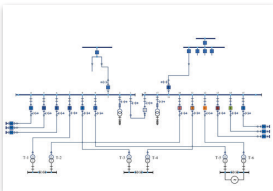

Excellent Print Quality

The four-color pigment ink system provides crisp text and vibrant graphics plus highlighter and water resistance.